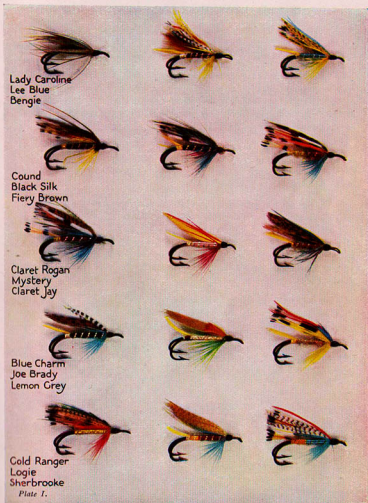

FARLOW'S "SUMMER" SERIES
SHORT DRESSED SALMON FLIES

Blue Charm

Logie

Silver Blue

Jeannie

March Brown

Black Spean

Lady Caroline

Prosser's Black

Gled

Bloody Mary

Inky Boy

Sir Charles

Plate H.

For Descriptions and Prices see Section E.

This series of flies are dressed with extra thin bodies and wings. Whilst the general character of the pattern is maintained the thin sleek wing gives life to the fly and is therefore most suitable for the greased line method of fishing for salmon.

C. FARLOW &

CO. LTD. LONDON.

THE "CROSFIELD"
LOW WATER SALMON FLIES.

Stocked on fine wire Double Hooks with Metal Eyes.

For Descriptions and Prices see Section E.

See article on "Summer Salmon Fishing" in the front of this volume.

STANDARD SALMON FLIES DOUBLE HOOKS

Plate J.

The Flies Illustrated above are as follows :-

Up Eyed Hooks, Gut Loops.

No. 21	Green Grouse	No. 25	Jeannie	No. 29	Dandy
.. 22	Orange Grouse	.. 26	Black Silk	.. 30	Black Eagle
.. 23	Lizzie	.. 27	Blue Charm	.. 31	De Winton
.. 24	Logie	.. 28	Black Spean	.. 32	Douglas Graham