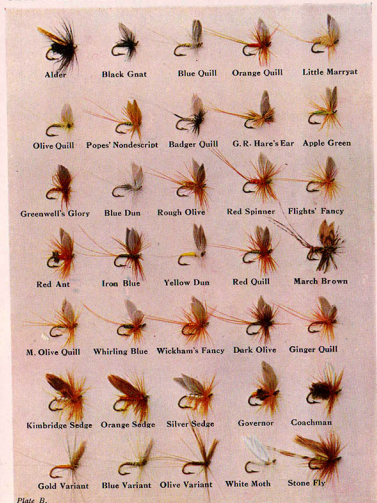

C. FARLOW & CO.

LIMITED

The Angling Specialists

ESTABLISHED 1840.

Catalogue of
High-class
Fishing Tackle

REGISTERED AT STATIONERS' HALL.

FARLOW'S WET FLIES
STOCKED ON EYED SNECK HOOKS.
For Stream, River and Loch.

Plate A.

For Descriptions and Prices see Section E.

C. FARLOW &

CO. LTD LONDON.

FARLOW'S FLOATING FLIES

GENERAL PATTERNS FOR TROUT AND GRAYLING.

For Descriptions and Prices see Section E.

Our "Hewitt" Casts, Section D, are recommended for Dry Fly Fishing

C. FARLOW &

CO. LTD LONDON.

FLOATING FLIES
THE NEW HALFORD PATTERNS.
DUNS AND SPINNERS.

For Descriptions and Prices see Section E.

C. FARLOW &

CO. LTD. LONDON.

FLOATING FLIES—continued.

THE NEW HALFORD SERIES
SEDGES AND MAY FLIES.

White
Beadle

Plate M.

Reproduced in the actual colours of the series.

Can be tied in any size required.

For Descriptions and Prices see Section E.