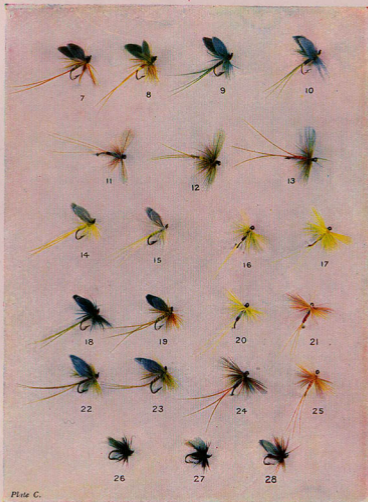

C. FARLOW & CO.

LIMITED

The Angling Specialists

ESTABLISHED 1840.

Catalogue of
High-class
Fishing Tackle

REGISTERED AT STATIONERS' HALL.

FARLOW'S WET FLIES
STOCKED ON EYED SNECK HOOKS.
For Stream, River and Loch.

Plate A.

For Descriptions and Prices see Section E.

C. FARLOW &

CO. LTD LONDON.

FARLOW'S FLOATING FLIES

GENERAL PATTERNS FOR TROUT AND GRAYLING.

For Descriptions and Prices see Section E.

Our "Hewitt" Casts, Section D, are recommended for Dry Fly Fishing

C. FARLOW &

CO. LTD LONDON.

FLOATING FLIES
THE NEW HALFORD PATTERNS.
DUNS AND SPINNERS.

For Descriptions and Prices see Section E.

C. FARLOW &

CO. LTD. LONDON.

FLOATING FLIES—continued.

THE NEW HALFORD SERIES
SEDGES AND MAY FLIES.

White
Beadle

Plate M.

Reproduced in the actual colours of the series.

Can be tied in any size required.

For Descriptions and Prices see Section E.