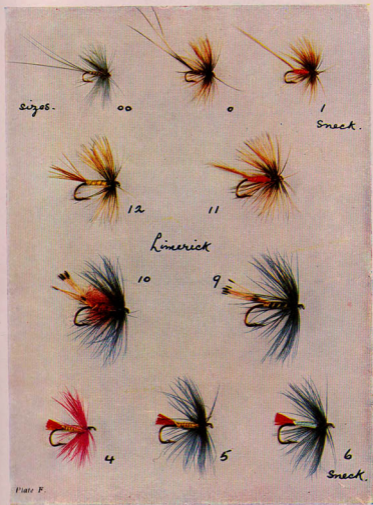

C. FARLOW &

CO. LTD LONDON.

FLOATING FLIES
THE NEW HALFORD PATTERNS.
DUNS AND SPINNERS.

For Descriptions and Prices see Section E.

C. FARLOW &

CO. LTD. LONDON.

FLOATING FLIES—continued.

THE NEW HALFORD SERIES
SEDGES AND MAY FLIES.

For Descriptions and Prices see Section E.

C FARLOW &

CO. LTD. LONDON.

GENERAL PATTERNS OF LOCH, LAKE AND SEA TROUT FLIES

For Descriptions and Prices see Section E.

Suitable Casts, see Section D.

C FARLOW &

CO. LTD. LONDON.

THE "PENNEL" SERIES
FARLOW'S SPECIALITY.

*Dressed on Limerick and Sneck Hooks, as illustrated.
For Descriptions and Prices see Section E.*

C. FARLOW &

CO. LTD. LONDON.

SALMON FLIES
STANDARD DRESSINGS.

White
Beadle

Plate M.

Reproduced in the actual colours of the series.

Can be tied in any size required.

For Descriptions and Prices see Section E.